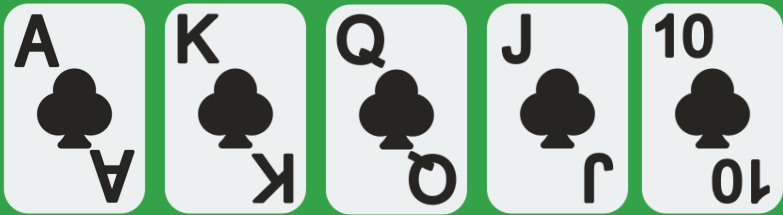

Poker Hand Rankings Chart

1

Royal Flush

6

Straight

2

Straight Flush

7